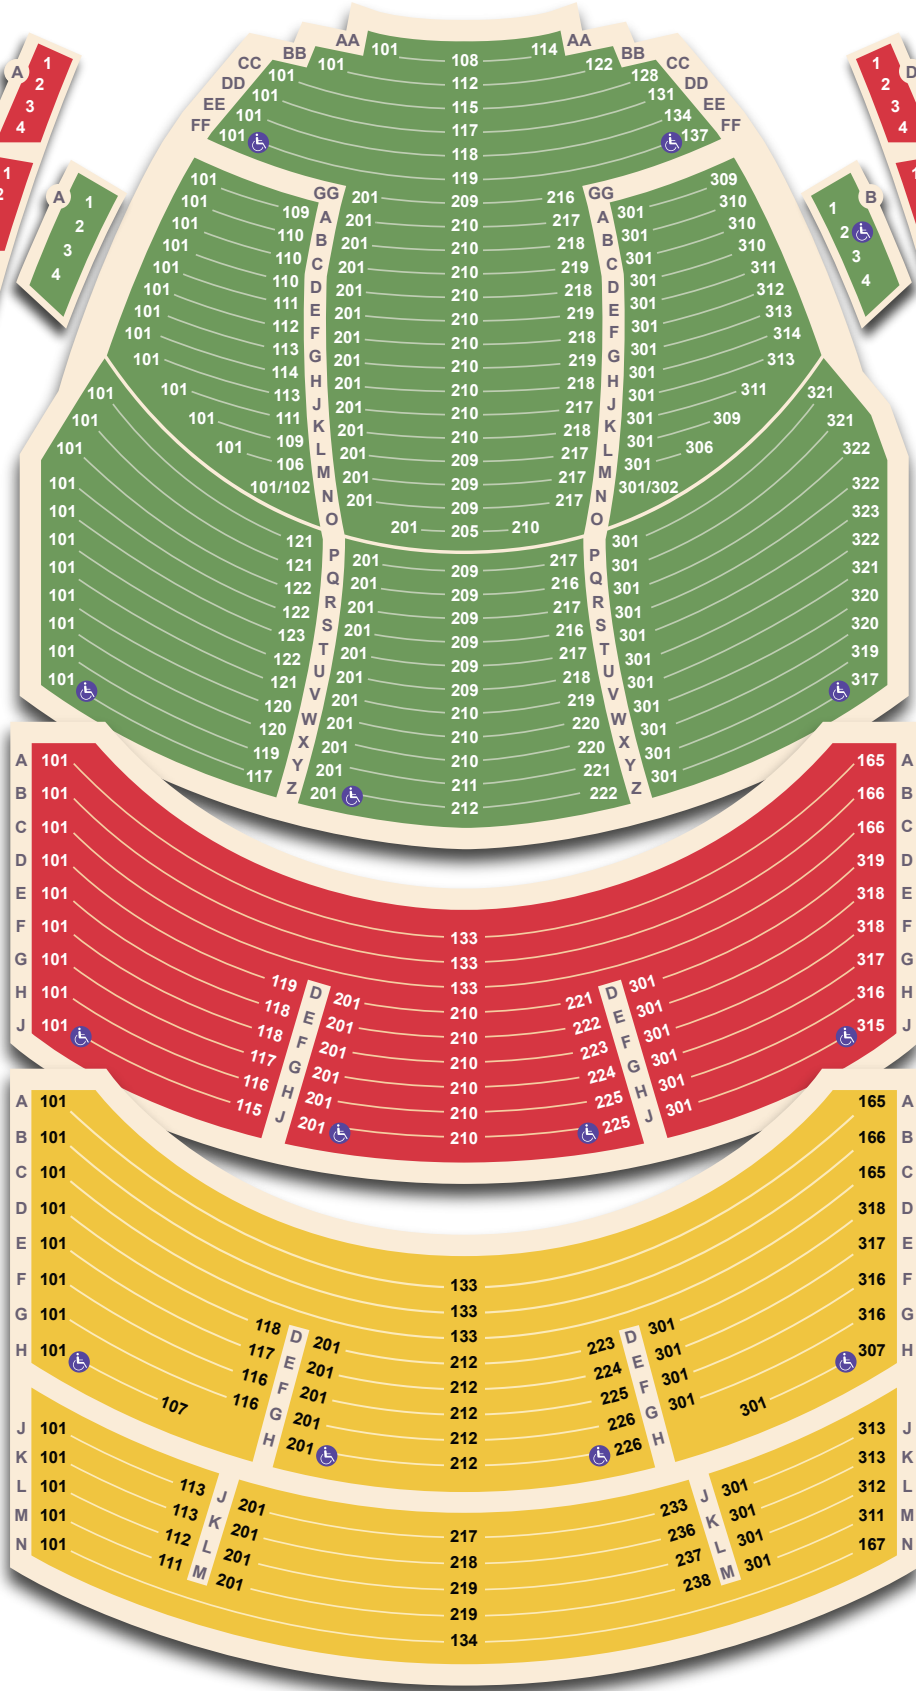

BOX SEATS

BOX SEATS

- ORCHESTRA
- LOGE
- BALCONY

ACCESSIBLE LOCATIONS