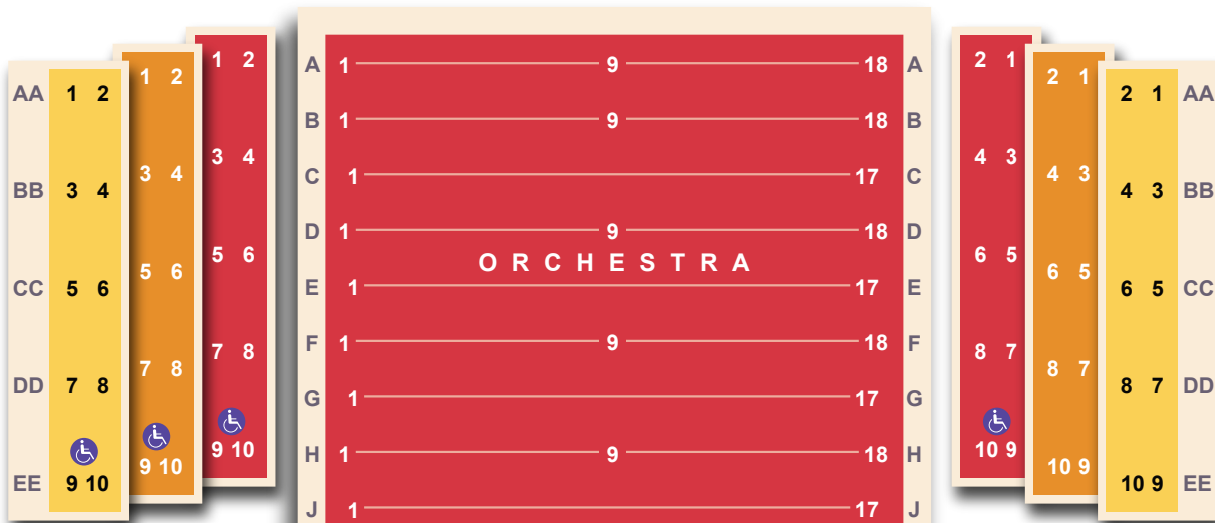

STAGE

BOX SEATS

BOX SEATS

-  ORCHESTRA
-  BALCONY I
-  BALCONY II

 ACCESSIBLE LOCATIONS