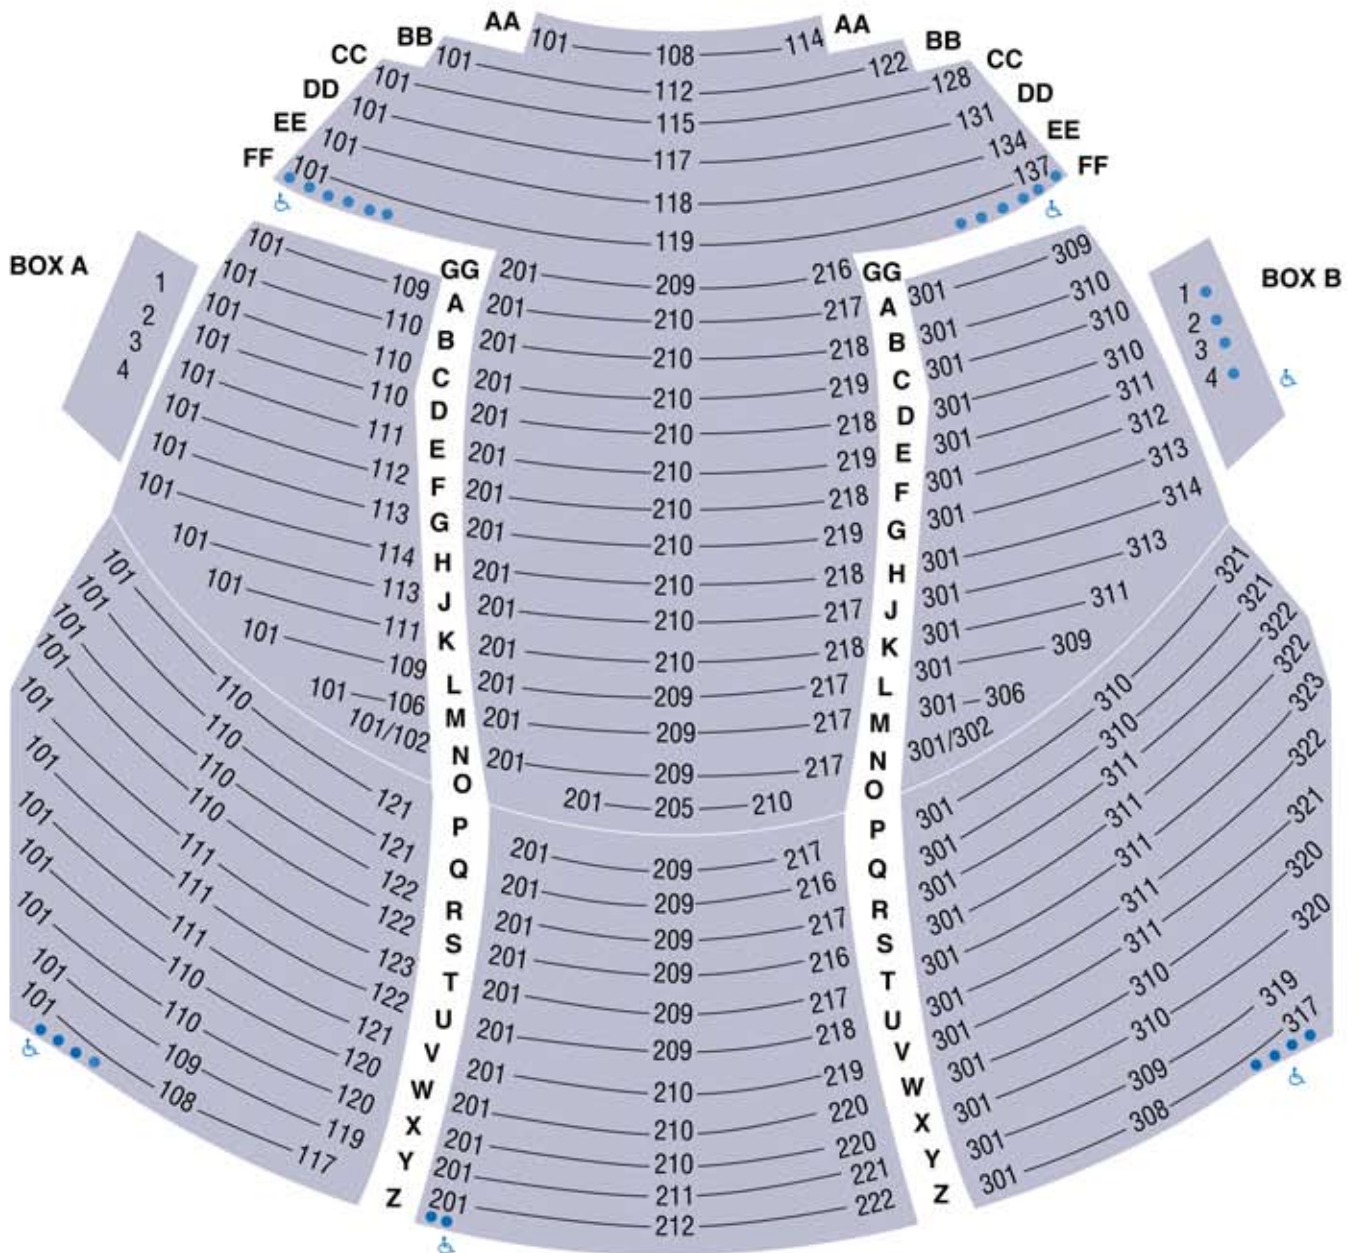

**STAGE**

**Aronoff Center  
Procter & Gamble Hall  
Orchestra Level**